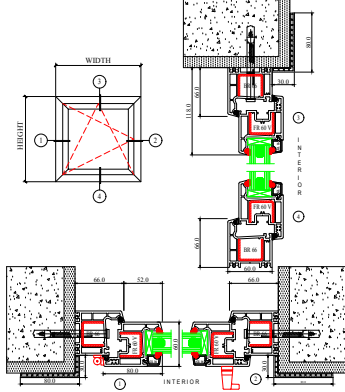

##### ANCILLARY ACCESSORIES

AL MIMARI SECTION DETAILS (3K & 4K SYSTEM)

TILT & TURN WINDOWS

TILT & TURN WINDOWS FLUSH ON THE WALL

HINGED OPEN OUT & TILT OPEN OUT WINDOWS

ENTRANCE DOOR

TILT & TURN WINDOWS w/ 4K SYSTEM