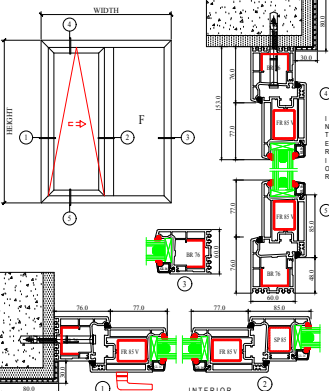

##### ANCILLARY ACCESSORIES

AL MIMARI SECTION DETAILS (3K & 4K SYSTEM)

TILT & TURN WINDOWS

TILT & TURN WINDOWS FLUSH ON THE WALL

HINGED OPEN OUT & TILT OPEN OUT WINDOWS

ENTRANCE DOOR

TILT & TURN WINDOWS w/ 4K SYSTEM

SLIDING WINDOWS

SLIDING DOOR FLUSH ON THE WALL

TILT & SLIDE WINDOWS & DOORS

COUPLING & BAY SECTIONS

ENTRANCE DOOR w/ 4K SYSTEM

AL MIMARI SECTION DETAILS (ECO SLIDE SYSTEM)

FIX WINDOWS

SLIDING WINDOWS/DOORS