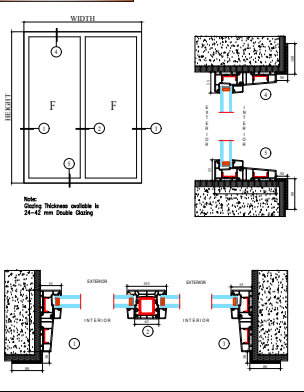

##### ANCILLARY ACCESSORIES

AL MIMARI SECTION DETAILS (3K & 4K SYSTEM)

TILT & TURN WINDOWS

TILT & TURN WINDOWS FLUSH ON THE WALL

HINGED OPEN OUT & TILT OPEN OUT WINDOWS

ENTRANCE DOOR

TILT & TURN WINDOWS w/ 4K SYSTEM

SLIDING WINDOWS

SLIDING DOOR FLUSH ON THE WALL

TILT & SLIDE WINDOWS & DOORS

COUPLING & BAY SECTIONS

ENTRANCE DOOR w/ 4K SYSTEM

AL MIMARI SECTION DETAILS (ECO SLIDE SYSTEM)

FIX WINDOWS

SLIDING WINDOWS/DOORS

SLIDING WINDOWS/DOORS

SLIDING WINDOWS/DOORS