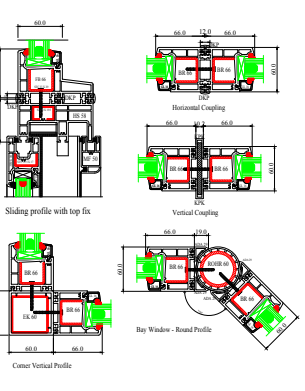

##### ANCILLARY ACCESSORIES

AL MIMARI SECTION DETAILS (3K & 4K SYSTEM)

TILT & TURN WINDOWS

TILT & TURN WINDOWS FLUSH ON THE WALL

HINGED OPEN OUT & TILT OPEN OUT WINDOWS

ENTRANCE DOOR

TILT & TURN WINDOWS w/ 4K SYSTEM

SLIDING WINDOWS

SLIDING DOOR FLUSH ON THE WALL

TILT & SLIDE WINDOWS & DOORS

COUPLING & BAY SECTIONS

ENTRANCE DOOR w/ 4K SYSTEM

AL MIMARI SECTION DETAILS (ECO SLIDE SYSTEM)

FIX WINDOWS

SLIDING WINDOWS/DOORS

SLIDING WINDOWS/DOORS

SLIDING WINDOWS/DOORS