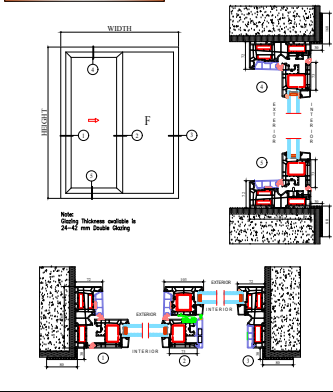

##### ANCILLARY ACCESSORIES

AL MIMARI SECTION DETAILS (3K & 4K SYSTEM)

TILT & TURN WINDOWS

TILT & TURN WINDOWS FLUSH ON THE WALL

HINGED OPEN OUT & TILT OPEN OUT WINDOWS

ENTRANCE DOOR

TILT & TURN WINDOWS w/ 4K SYSTEM

SLIDING WINDOWS

SLIDING DOOR FLUSH ON THE WALL

TILT & SLIDE WINDOWS & DOORS

COUPLING & BAY SECTIONS

ENTRANCE DOOR w/ 4K SYSTEM

AL MIMARI SECTION DETAILS (ECO SLIDE SYSTEM)

FIX WINDOWS

SLIDING WINDOWS/DOORS

SLIDING WINDOWS/DOORS

SLIDING WINDOWS/DOORS