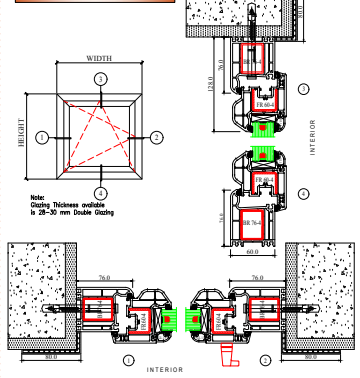

##### ANCILLARY ACCESSORIES

AL MIMARI SECTION DETAILS (3K & 4K SYSTEM)

TILT & TURN WINDOWS

TILT & TURN WINDOWS FLUSH ON THE WALL

HINGED OPEN OUT & TILT OPEN OUT WINDOWS

ENTRANCE DOOR

TILT & TURN WINDOWS w/ 4K SYSTEM

SLIDING WINDOWS

SLIDING DOOR FLUSH ON THE WALL

TILT & SLIDE WINDOWS & DOORS

COUPLING & BAY SECTIONS

ENTRANCE DOOR w/ 4K SYSTEM

AL MIMARI SECTION DETAILS (ECO SLIDE SYSTEM)

FIX WINDOWS

SLIDING WINDOWS/DOORS