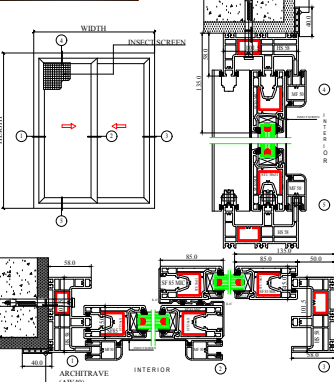

##### ANCILLARY ACCESSORIES

AL MIMARI SECTION DETAILS (3K & 4K SYSTEM)

TILT & TURN WINDOWS

TILT & TURN WINDOWS FLUSH ON THE WALL

HINGED OPEN OUT & TILT OPEN OUT WINDOWS

ENTRANCE DOOR

TILT & TURN WINDOWS w/ 4K SYSTEM

SLIDING WINDOWS

SLIDING DOOR FLUSH ON THE WALL

TILT & SLIDE WINDOWS & DOORS

COUPLING & BAY SECTIONS

ENTRANCE DOOR w/ 4K SYSTEM

AL MIMARI SECTION DETAILS (ECO SLIDE SYSTEM)

FIX WINDOWS

SLIDING WINDOWS/DOORS