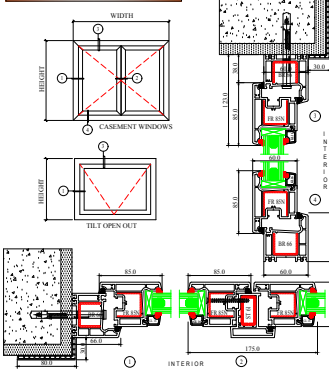

##### ANCILLARY ACCESSORIES

AL MIMARI SECTION DETAILS (3K & 4K SYSTEM)

TILT & TURN WINDOWS

TILT & TURN WINDOWS FLUSH ON THE WALL

HINGED OPEN OUT & TILT OPEN OUT WINDOWS

ENTRANCE DOOR

TILT & TURN WINDOWS w/ 4K SYSTEM

SLIDING WINDOWS

SLIDING DOOR FLUSH ON THE WALL

TILT & SLIDE WINDOWS & DOORS

COUPLING & BAY SECTIONS

ENTRANCE DOOR w/ 4K SYSTEM

AL MIMARI SECTION DETAILS (ECO SLIDE SYSTEM)

FIX WINDOWS

SLIDING WINDOWS/DOORS