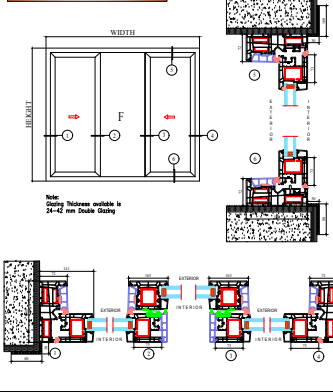

##### ANCILLARY ACCESSORIES

AL MIMARI SECTION DETAILS (3K & 4K SYSTEM)

TILT & TURN WINDOWS

TILT & TURN WINDOWS FLUSH ON THE WALL

HINGED OPEN OUT & TILT OPEN OUT WINDOWS

ENTRANCE DOOR

TILT & TURN WINDOWS w/ 4K SYSTEM

SLIDING WINDOWS

SLIDING DOOR FLUSH ON THE WALL

TILT & SLIDE WINDOWS & DOORS

COUPLING & BAY SECTIONS

ENTRANCE DOOR w/ 4K SYSTEM

AL MIMARI SECTION DETAILS (ECO SLIDE SYSTEM)

FIX WINDOWS

SLIDING WINDOWS/DOORS

SLIDING WINDOWS/DOORS

SLIDING WINDOWS/DOORS