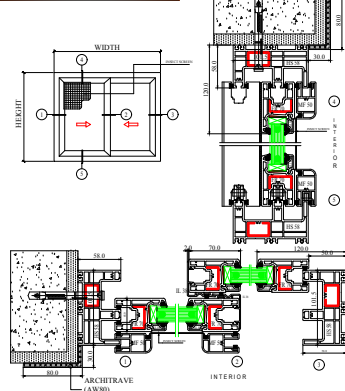

##### ANCILLARY ACCESSORIES

AL MIMARI SECTION DETAILS (3K & 4K SYSTEM)

TILT & TURN WINDOWS

TILT & TURN WINDOWS FLUSH ON THE WALL

HINGED OPEN OUT & TILT OPEN OUT WINDOWS

ENTRANCE DOOR

TILT & TURN WINDOWS w/ 4K SYSTEM

SLIDING WINDOWS

SLIDING DOOR FLUSH ON THE WALL

TILT & SLIDE WINDOWS & DOORS

COUPLING & BAY SECTIONS

ENTRANCE DOOR w/ 4K SYSTEM

AL MIMARI SECTION DETAILS (ECO SLIDE SYSTEM)

FIX WINDOWS

SLIDING WINDOWS/DOORS