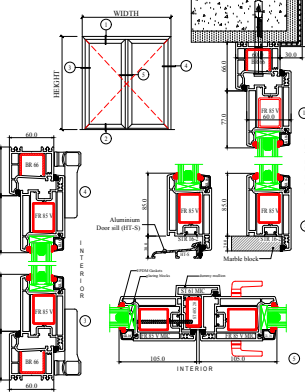

##### ANCILLARY ACCESSORIES

##### ANCILLARY ACCESSORIES

AL MIMARI SECTION DETAILS (3K & 4K SYSTEM)

TILT & TURN WINDOWS

TILT & TURN WINDOWS FLUSH ON THE WALL

HINGED OPEN OUT & TILT OPEN OUT WINDOWS

ENTRANCE DOOR

TILT & TURN WINDOWS w/ 4K SYSTEM

SLIDING WINDOWS

SLIDING DOOR FLUSH ON THE WALL

TILT & SLIDE WINDOWS & DOORS

COUPLING & BAY SECTIONS

ENTRANCE DOOR w/ 4K SYSTEM

AL MIMARI SECTION DETAILS (ECO SLIDE SYSTEM)

FIX WINDOWS

SLIDING WINDOWS/DOORS