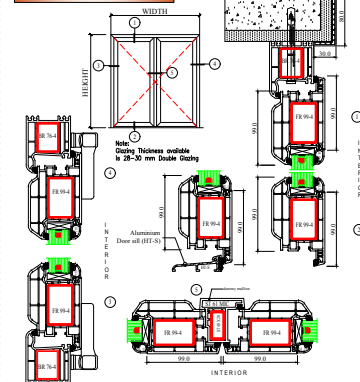

##### ANCILLARY ACCESSORIES

AL MIMARI SECTION DETAILS (3K & 4K SYSTEM)

TILT & TURN WINDOWS

TILT & TURN WINDOWS FLUSH ON THE WALL

HINGED OPEN OUT & TILT OPEN OUT WINDOWS

ENTRANCE DOOR

TILT & TURN WINDOWS w/ 4K SYSTEM

SLIDING WINDOWS

SLIDING DOOR FLUSH ON THE WALL

TILT & SLIDE WINDOWS & DOORS

COUPLING & BAY SECTIONS

ENTRANCE DOOR w/ 4K SYSTEM

AL MIMARI SECTION DETAILS (ECO SLIDE SYSTEM)

FIX WINDOWS

SLIDING WINDOWS/DOORS

SLIDING WINDOWS/DOORS

SLIDING WINDOWS/DOORS