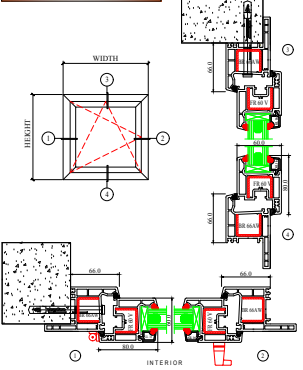

##### ANCILLARY ACCESSORIES

AL MIMARI SECTION DETAILS (3K & 4K SYSTEM)

TILT & TURN WINDOWS

TILT & TURN WINDOWS FLUSH ON THE WALL

HINGED OPEN OUT & TILT OPEN OUT WINDOWS

ENTRANCE DOOR

TILT & TURN WINDOWS w/ 4K SYSTEM

SLIDING WINDOWS

SLIDING DOOR FLUSH ON THE WALL

TILT & SLIDE WINDOWS & DOORS

COUPLING & BAY SECTIONS

ENTRANCE DOOR w/ 4K SYSTEM

AL MIMARI SECTION DETAILS (ECO SLIDE SYSTEM)

FIX WINDOWS

SLIDING WINDOWS/DOORS